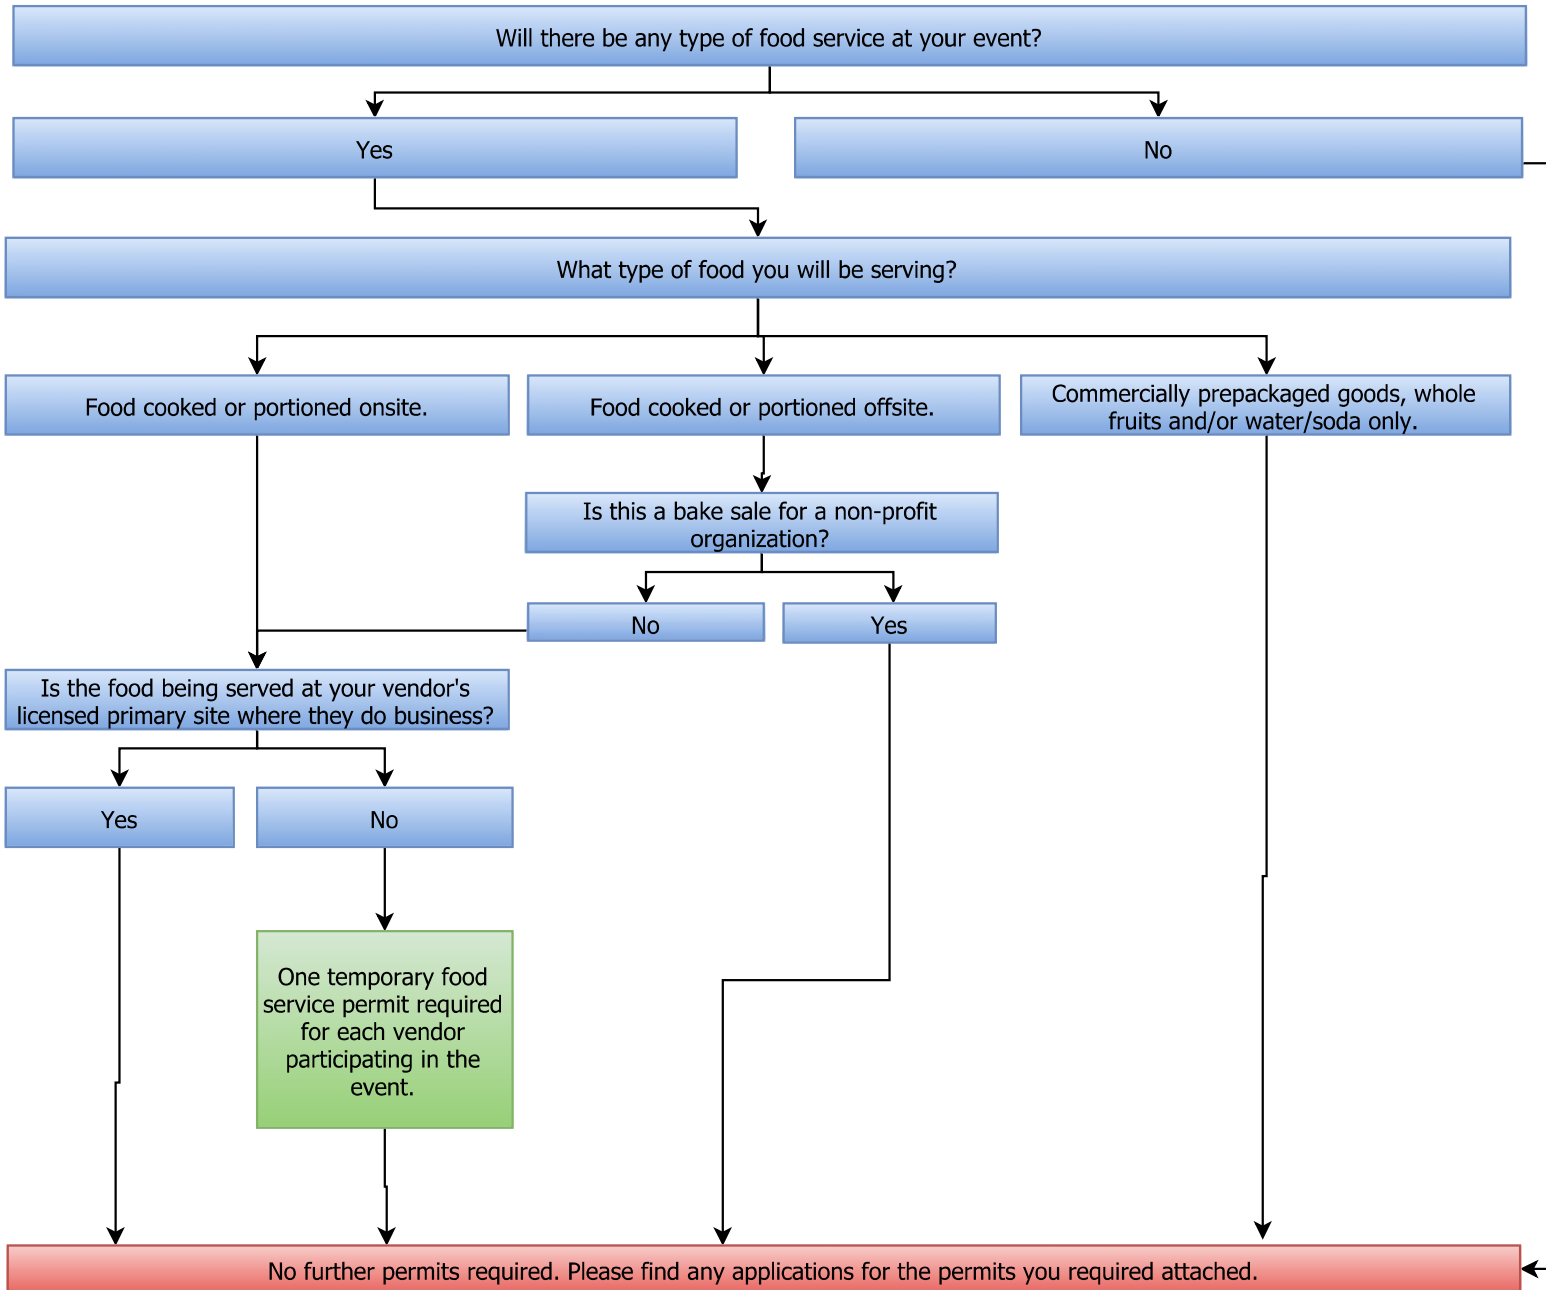

Temporary Food Service Permit Flowchart

Use this chart to determine if your event requires one or more temporary food service permits.

Flow Chart Guide:

Work Flow Item

Permit Required.

Stop. No further work needed.